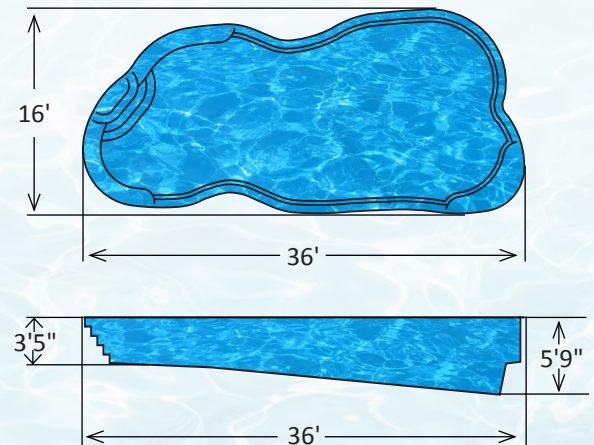

Traverse Bay

- ◆ Convenient and comfortable bench seating on both sides, two in the shallow-end and one in the deep-end.
- ◆ Very desirable and visually appealing, free-form design with an attractive curvaceous shape to not only compliment, but accent any home and back yard.
- ◆ Generous and spacious dimensions including a 16'x36' size, 3'5" -5'9" depth and a capacity of 18,000 gallons, that's sure to impress!